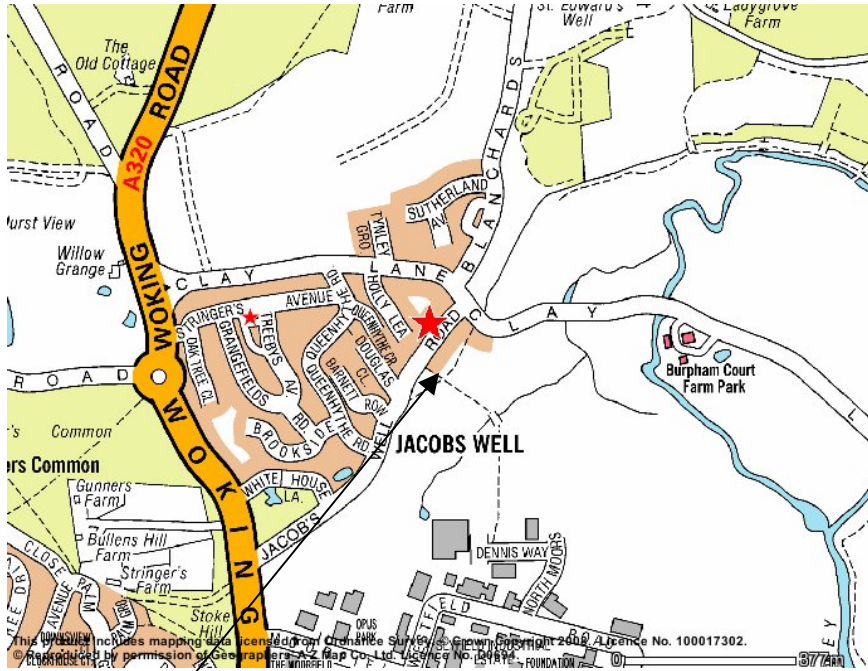

Directions to Jacobs Well Village Hall, Jacobs Well Road, Guildford, GU4 7PD

Jacobs Well Village Hall

Car Park

Village Hall